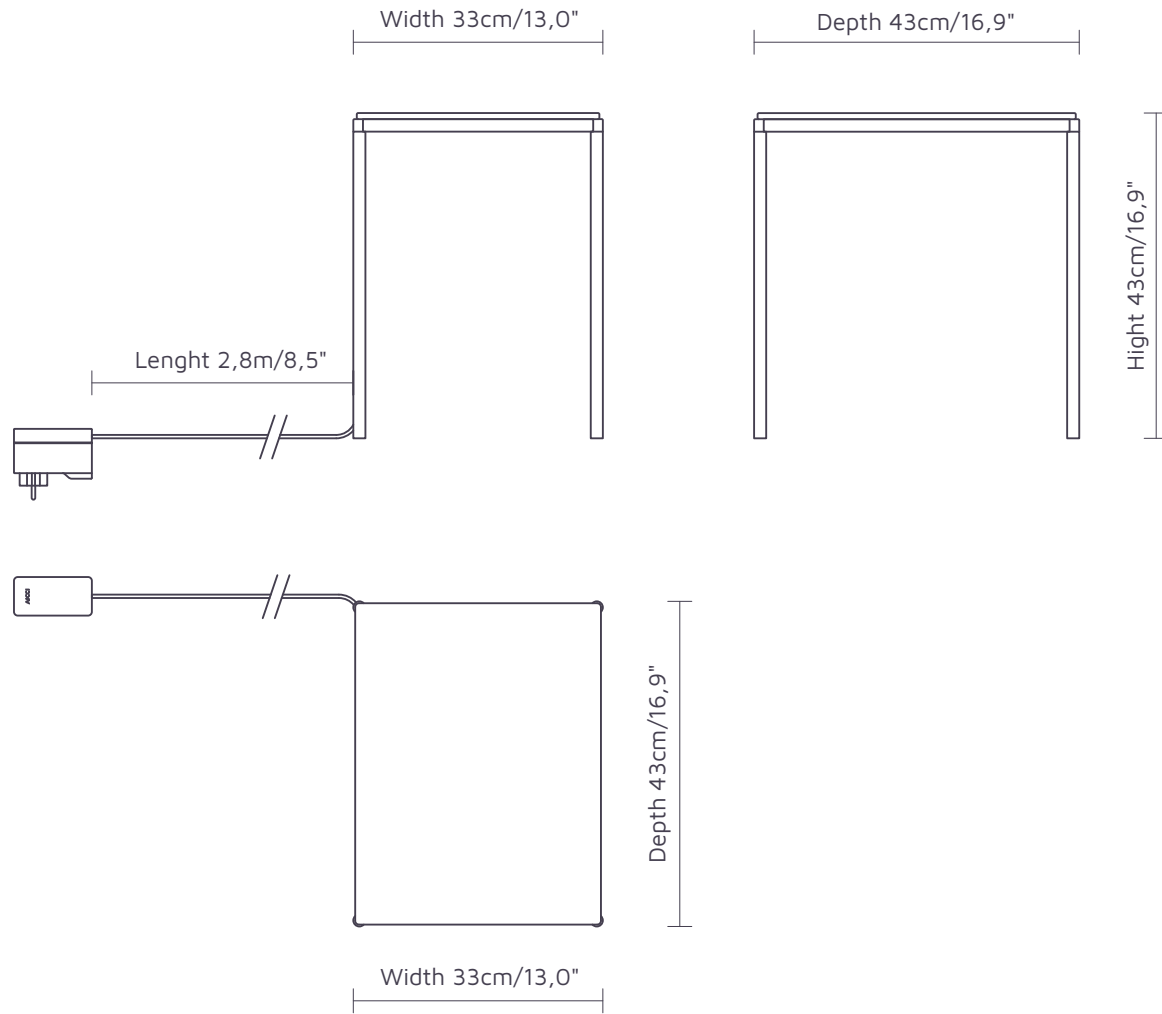

XS

W33xD43xH43cm  
W13,0"xD16,9"xH16,9"

S

W43xD43xH49cm  
W16,9"xD16,9"xH19,3"

M

W53xD43xH55cm  
W20,9"xD16,9"xH21,7"

L

W63xD63xH31cm  
W24,8"xD24,8"xH12,2"

XL

W83xD83xH37cm  
W32,7"xD32,7"xH14,6"

## Aicci T1 table top dimensions

**AICCI**

Width 33cm/13,0"

Width 43cm/16,9"

Width 53cm/20,9"

Width 63cm/24,8"

Width 83cm/32,7"

# Aicci T1 XS table dimensions