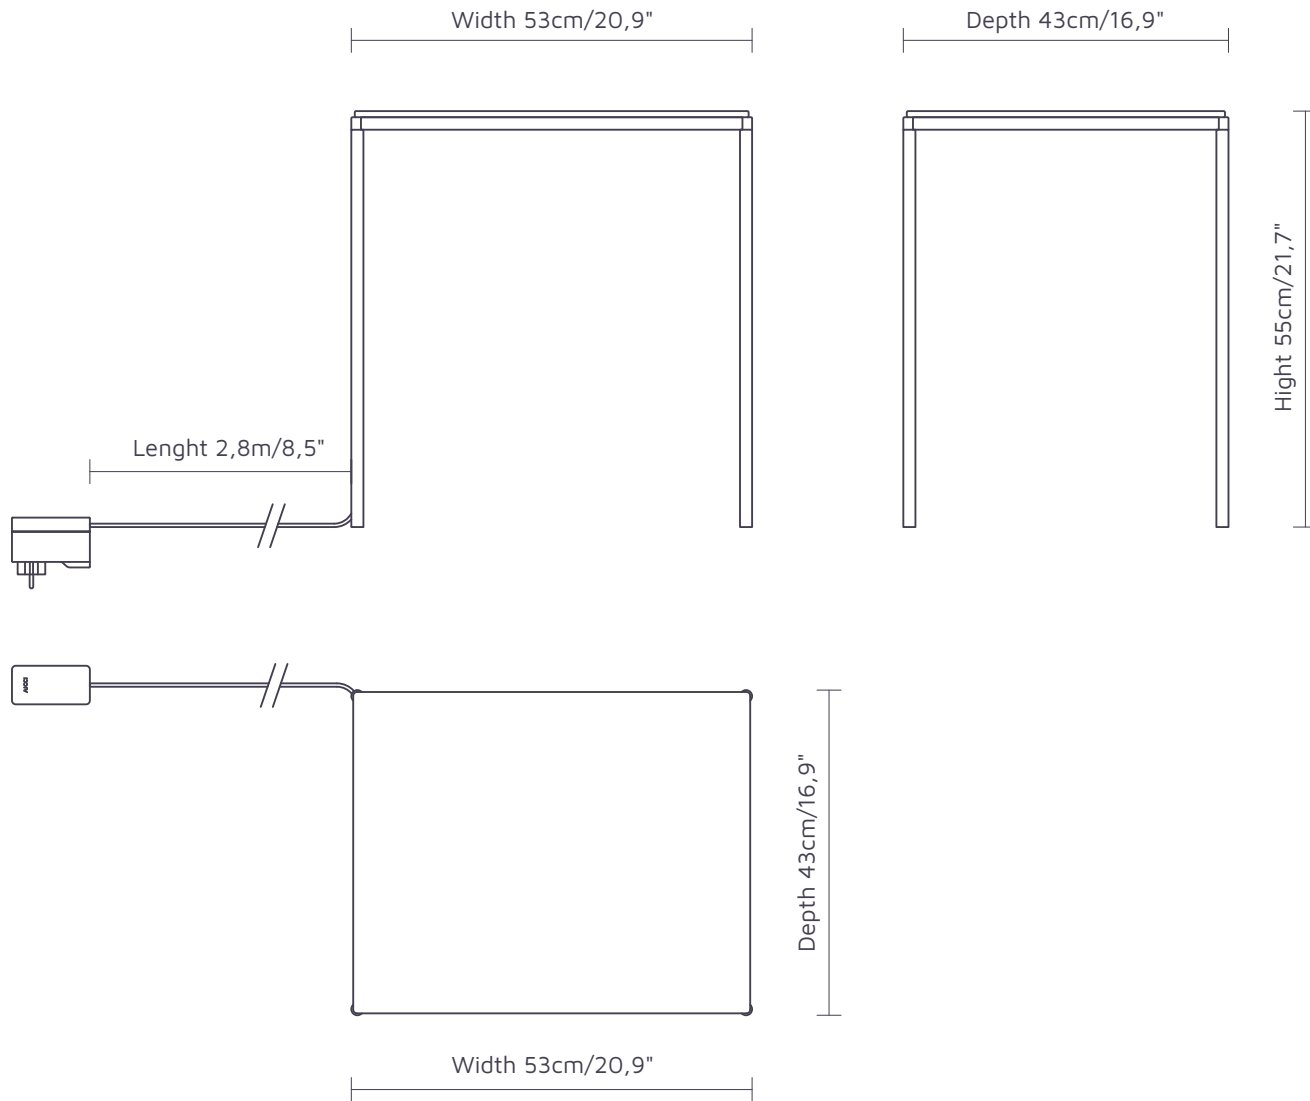

Aicci T1 M table dimensions