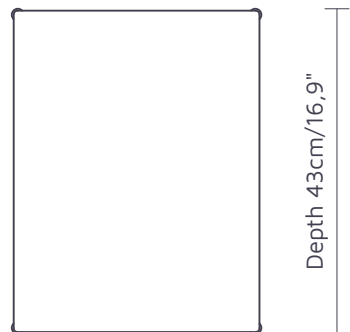

XS

W33xD43xH43cm  
W13,0"xD16,9"xH16,9"

S

W43xD43xH49cm  
W16,9"xD16,9"xH19,3"

M

W53xD43xH55cm  
W20,9"xD16,9"xH21,7"

L

W63xD63xH31cm  
W24,8"xD24,8"xH12,2"

XL

W83xD83xH37cm  
W32,7"xD32,7"xH14,6"

## Aicci T1 table top dimensions

**AICCI**

Width 33cm/13,0"

Width 43cm/16,9"

Width 53cm/20,9"

Width 63cm/24,8"

Width 83cm/32,7"

# Aicci T1 XS table dimensions