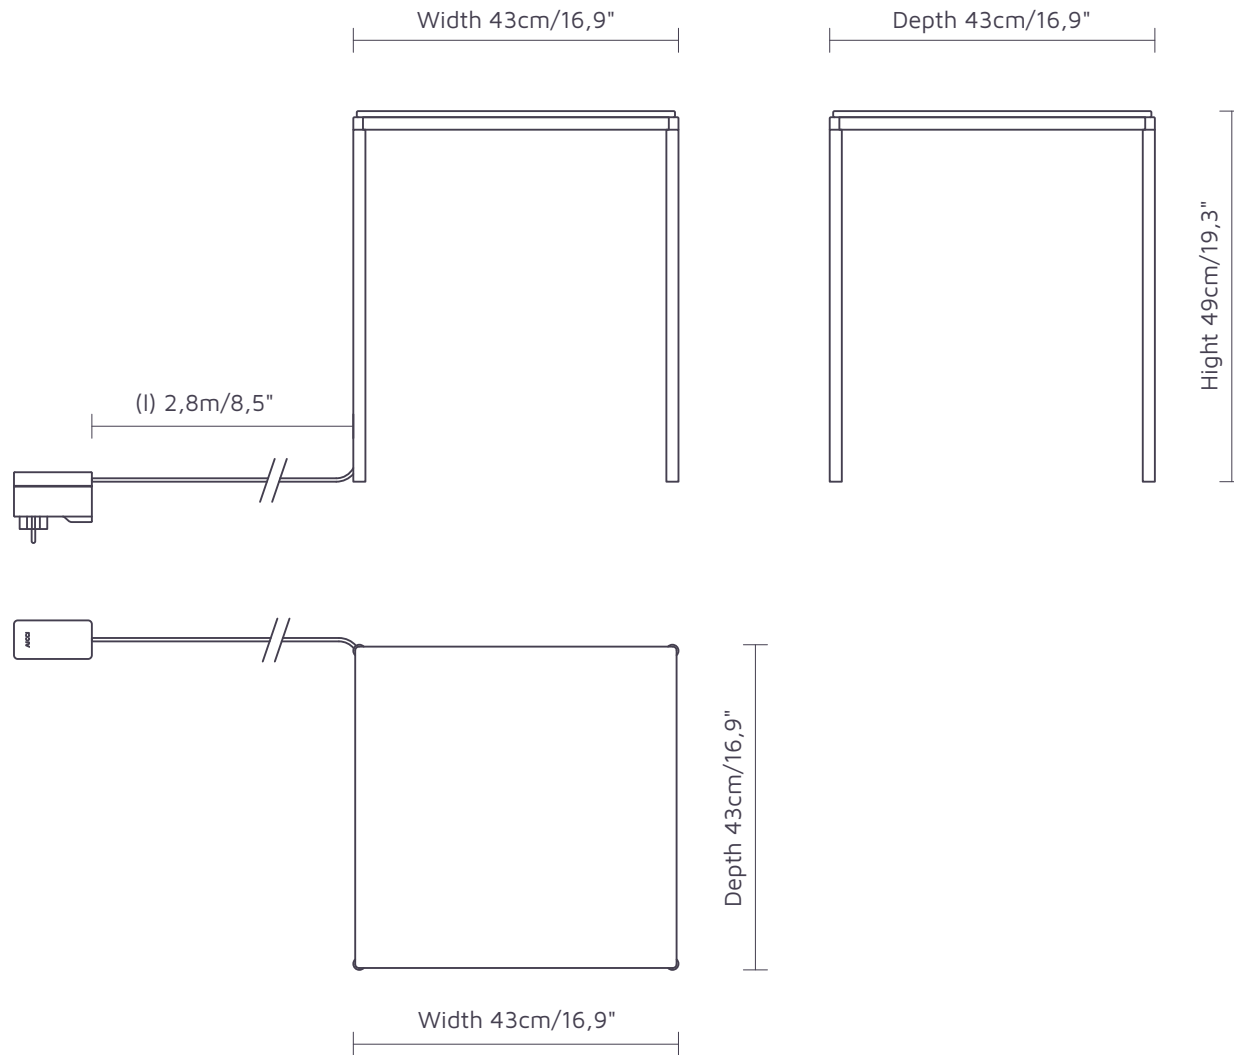

Aicci T1 S table dimensions